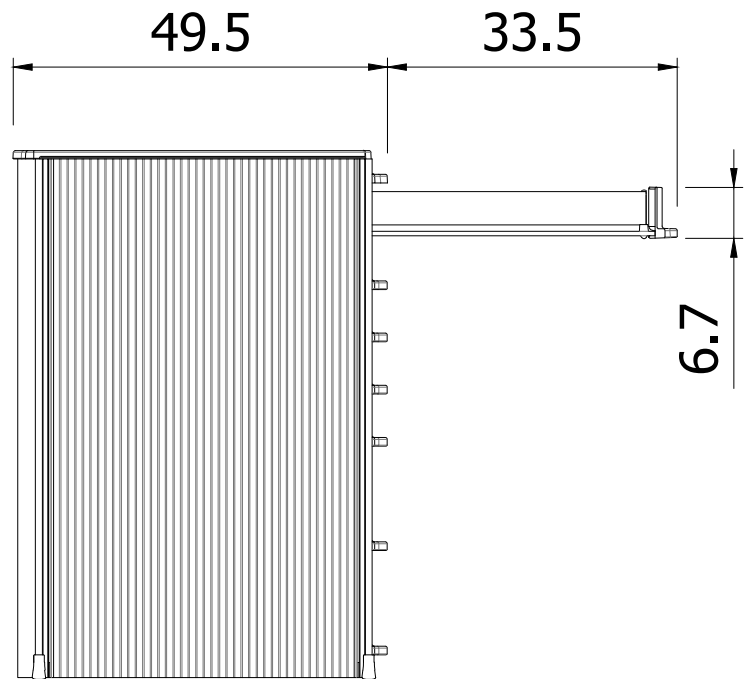

TOP SECRET 9 CASSETTI

Top Secret 9 drawers

ALLUMINIO SATINATO / BIANCO
Satin aluminium / White

PCBS09140