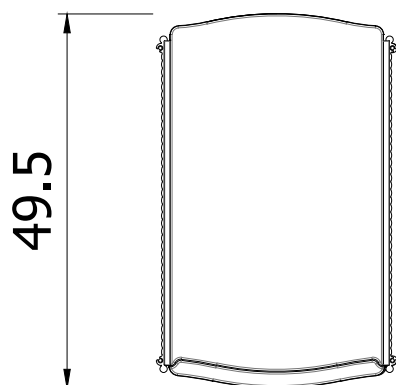

TOP SECRET 9 CASSETTI

Top Secret 9 drawers

ALLUMINIO SATINATO / BIANCO
Satin aluminium / White

PCBS09140