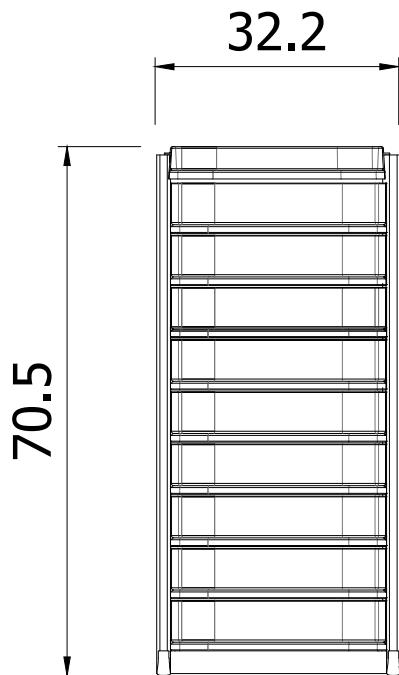

TOP SECRET 9 CASSETTI

Top Secret 9 drawers

ALLUMINIO SATINATO / BIANCO
Satin aluminium / White

PCBS09140