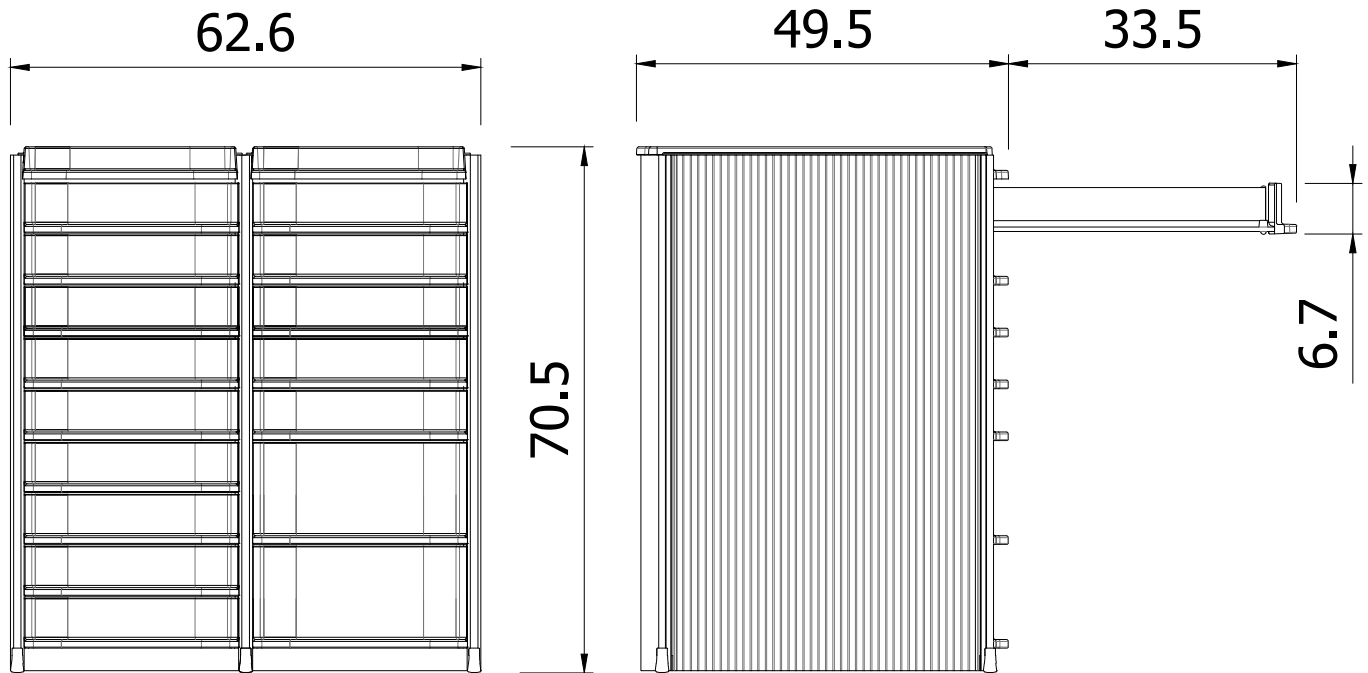

TOP SECRET 9+7 CASSETTI

Top Secret 9+7 drawers

ALLUMINIO SATINATO / BIANCO
Satin aluminium / White

PCBS02140

ALLUMINIO SATINATO / GRIGIO
Satin aluminium / Grey

PCBS02GA0