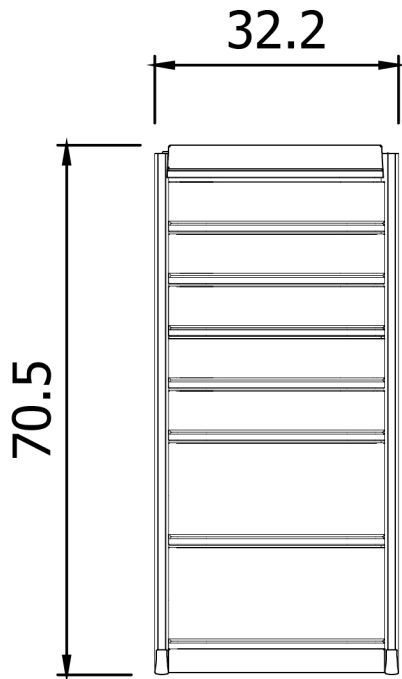

TOP SECRET 7 CASSETTI

Top Secret 7 drawers

ALLUMINIO SATINATO / BIANCO
Satin aluminium / White

PCBS07140