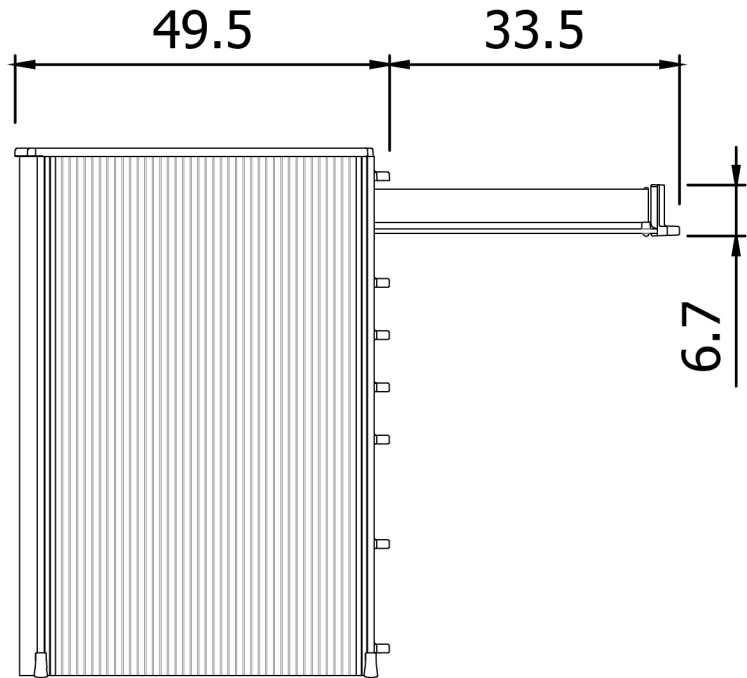

TOP SECRET 7 CASSETTI

Top Secret 7 drawers

ALLUMINIO SATINATO / BIANCO
Satin aluminium / White

PCBS07140