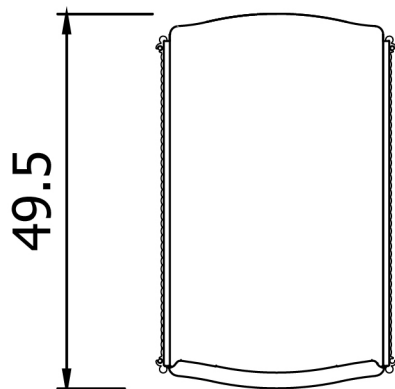

TOP SECRET 7 CASSETTI

Top Secret 7 drawers

ALLUMINIO SATINATO / BIANCO
Satin aluminium / White

PCBS07140