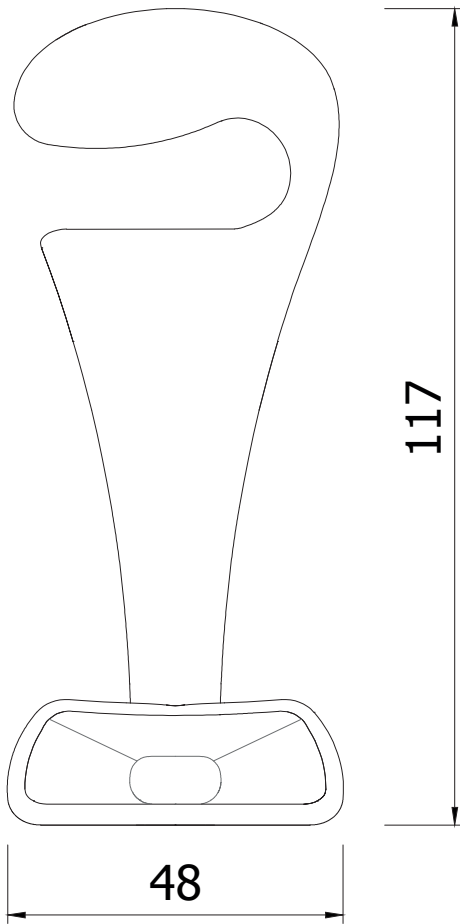

PISOLO

	BIANCO OPACO Matt White
PISOLO400	
	GRIGIO OPACO Matt Grey
PISOLOG00	
	FUCSIA OPACO Matt Pink
PISOLOF00	
	ARANCIONE OPACO Matt Orange
PISOLO600	
	MARRONE OPACO Matt Brown
PISOLOM00	
	ANTRACITE OPACO Matt Anthracite
PISOLOANT	