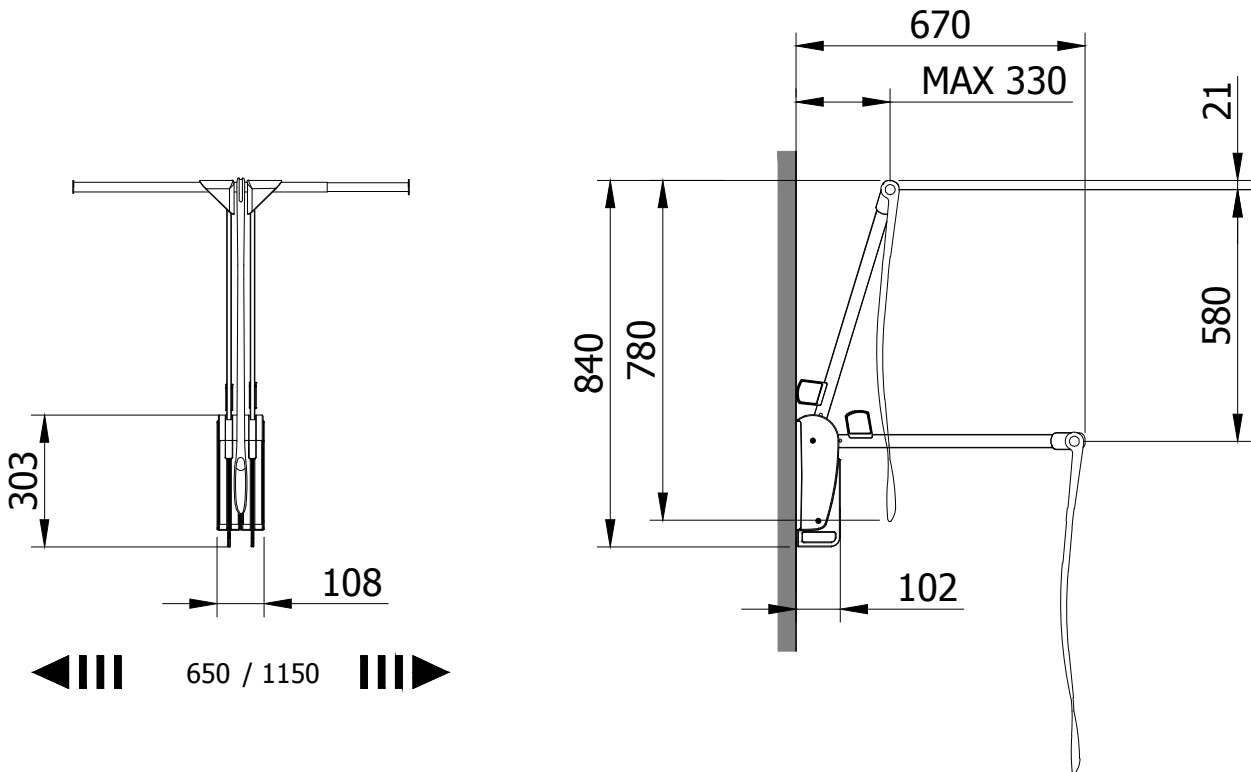

OTTO CLOSET PRO

NERO - NICHELATO
black-nickel-plated
SE83CP100

GRIGIO - GRIGIO
grey-grey
SE83CPGA0

BIANCO - NICHELATO
white-nickel-plated
SE83CP400

BIANCO - BIANCO
white-white
SE83CP404

BROWN - BROWN
brown-brown
SE83CPB00