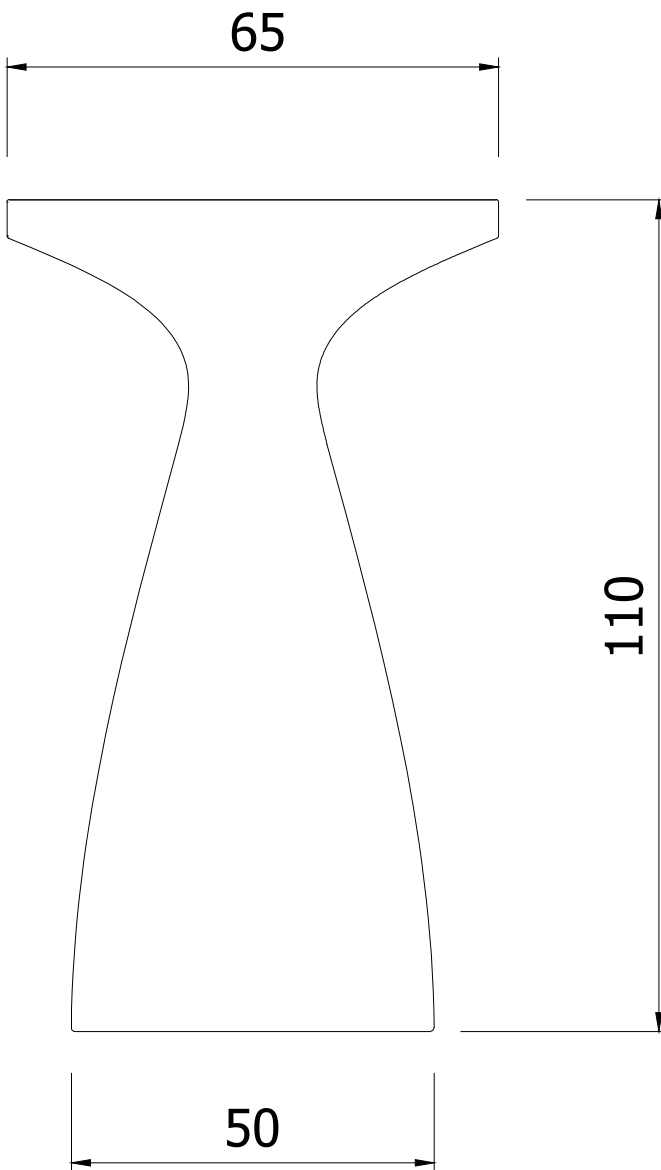

## DRINK

	BIANCO OPACO Matt White	<b>DRINK0400</b>
	GRIGIO OPACO Matt Grey	<b>DRINK0G00</b>
	FUCSIA OPACO Matt Pink	<b>DRINK0403</b>
	ARANCIONE OPACO Matt Orange	<b>DRINK0600</b>
	MARRONE OPACO Matt Brown	<b>DRINK0M00</b>